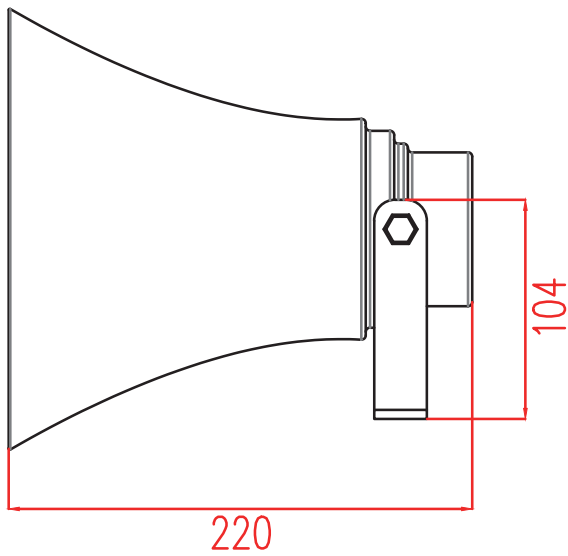

Speaker L2

This series speakers have aluminum horn bodies.They are cabinet and easy for installation .

Each of them has strong output,low input impedance and high effect, The transmitting range is far.

Ideal for paging system, Siren & Alarm system, Traffic&Crowd control by police ,Indoor&Outdoor Application Public,Vehicle Installation,High Noise Areas.

parameter

Specification/Model: L-2 Rated Power : 30W Impedance: 8Ω Freq.Resp: 300-7000HZ S.P.L:(1M/W): 108dB

Network Connection Diagram

Web: www.koontech.com

Email: marketing@koontech.com

Tel: (HK Office) +852 9068 2799 / (Shenzhen Office) +86 755 2744 8753