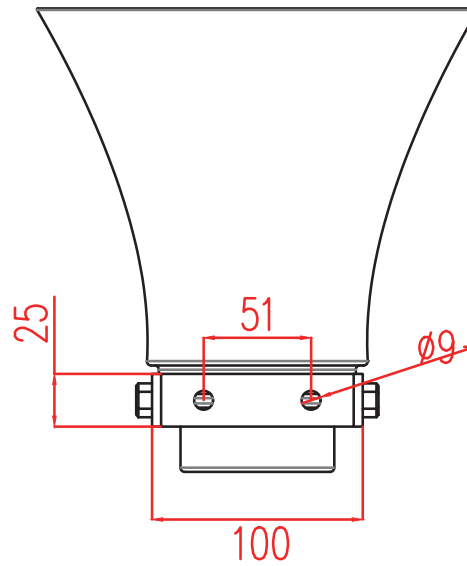

parameter

Specification/Model: L-2 Rated Power : 30W Impedance: 8Ω Freq.Resp: 300-7000HZ S.P.L:(1M/W): 108dB

Network Connection Diagram

Web: www.koontech.com

Email: marketing@koontech.com

Tel: (HK Office) +852 9068 2799 / (Shenzhen Office) +86 755 2744 8753