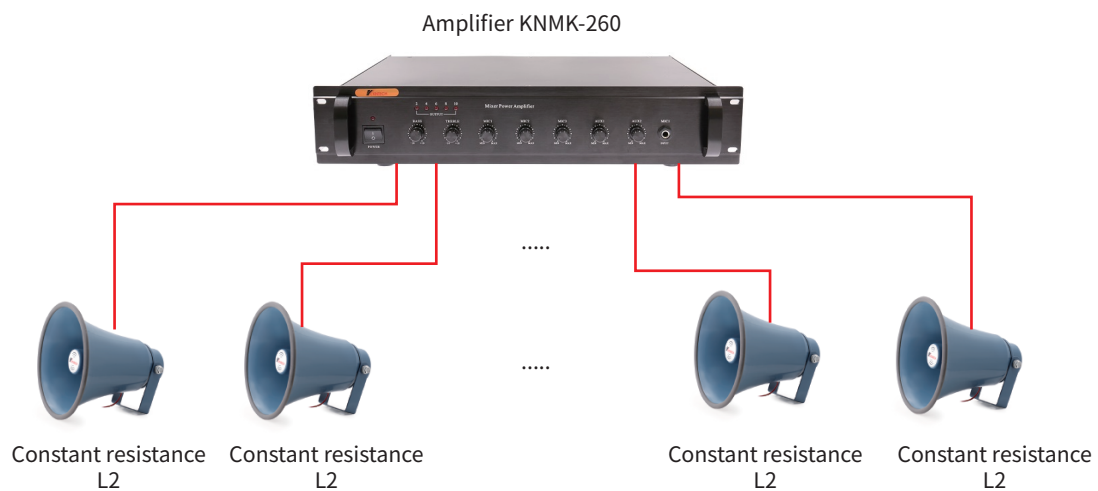

Speaker L2

This series speakers have aluminum horn bodies.They are cabinet and easy for installation .

Each of them has strong output,low input impedance and high effect, The transmitting range is far.

Ideal for paging system, Siren & Alarm system, Traffic&Crowd control by police ,Indoor&Outdoor Application Public,Vehicle Installation,High Noise Areas.

parameter

Specification/Model: L-2 Rated Power : 30W Impedance: 8Ω Freq.Resp: 300-7000HZ S.P.L:(1M/W): 108dB

Network Connection Diagram

Web: www.koontech.com

Email: marketing@koontech.com

Tel: (HK Office) +852 9068 2799 / (Shenzhen Office) +86 755 2744 8753